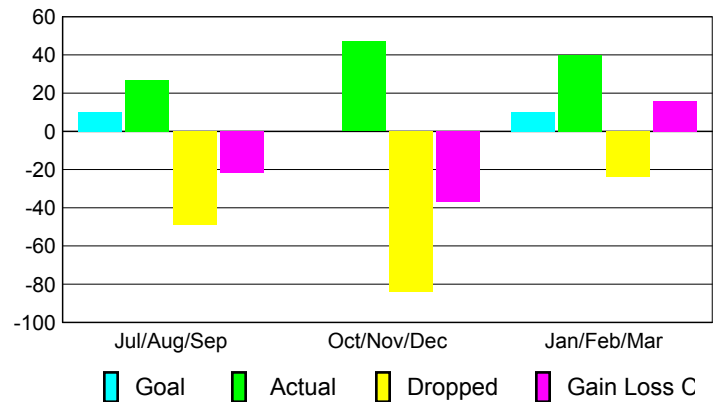

GMT: **FEDERICO STEINHAUS**

Location: **ITALY**

GMT CA: **4**

**CLUBS**

**Club Results  
2008-2009**

**Clubs  
2007-2008**

Month	New Club Goal	Actual New Clubs	Actual Dropped Clubs	Gain/Loss of Clubs	Gain/Loss of Clubs
Jul/Aug/Sep	0	0	0	0	0
Oct/Nov/Dec	0	0	0	0	0
Jan/Feb/Mar	0	0	0	0	0
<b>Totals</b>	<b>0</b>	<b>0</b>	<b>0</b>	<b>0</b>	<b>0</b>

**Club Results 2008-2009**

Goal, New, Dropped, Gain/Loss

**MEMBERSHIP**

**Membership Results  
2008-2009**

**Membership  
2007-2008**

Month	Net Memb Goal	Actual New Memb	Actual Dropped Memb	Gain/Loss of Memb	Gain/Loss of Memb
Jul/Aug/Sep	10	27	-49	-22	10
Oct/Nov/Dec	0	47	-84	-37	-12
Jan/Feb/Mar	10	40	-24	16	-5
<b>Totals</b>	<b>20</b>	<b>114</b>	<b>-157</b>	<b>-43</b>	<b>-7</b>

**Membership Results 2008-2009**

Goal, New, Dropped, Gain/Loss

**Comparison of Club Gain/Loss**

Current Year Compared to the Previous Year

**Comparison of Membership Gain/Loss**

Current Year Compared to the Previous Year