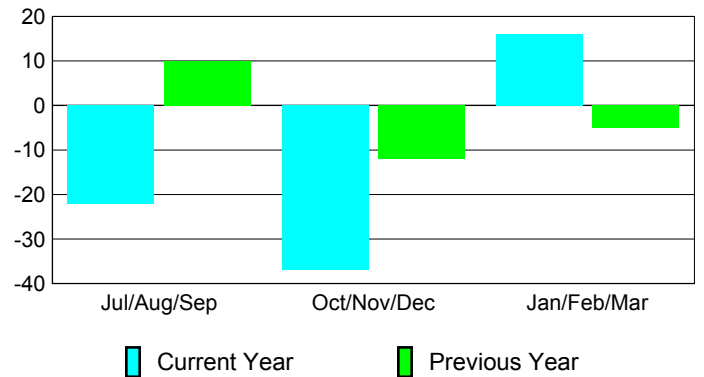

**Club Results 2008-2009**

Goal, New, Dropped, Gain/Loss

**MEMBERSHIP**

**Membership Results  
2008-2009**

**Membership  
2007-2008**

Month	Net Memb Goal	Actual New Memb	Actual Dropped Memb	Gain/Loss of Memb	Gain/Loss of Memb
Jul/Aug/Sep	10	27	-49	-22	10
Oct/Nov/Dec	0	47	-84	-37	-12
Jan/Feb/Mar	10	40	-24	16	-5
<b>Totals</b>	<b>20</b>	<b>114</b>	<b>-157</b>	<b>-43</b>	<b>-7</b>

**Membership Results 2008-2009**

Goal, New, Dropped, Gain/Loss

**Comparison of Club Gain/Loss**

Current Year Compared to the Previous Year

**Comparison of Membership Gain/Loss**

Current Year Compared to the Previous Year

**YTD Status Quo Clubs 2008-2009**

Status Quo Clubs Compared to Status Quo Members

**Gender Comparison 2008-2009**